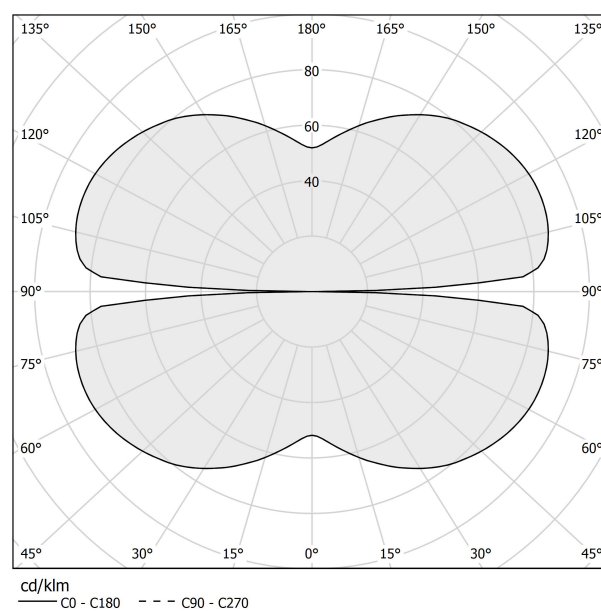

Polar diagram