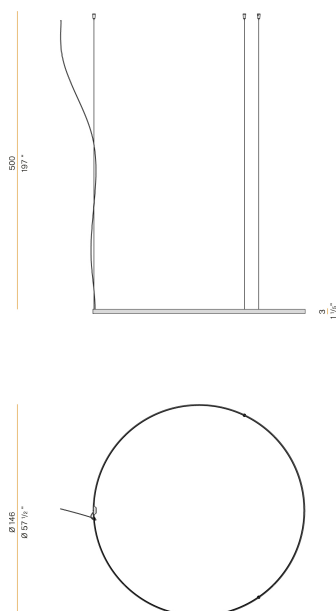

PANZERI

Zero Round

24V DC

M10330.150.0410

titanium

Data sheet

CODE	M10330.150.0410
SYSTEM POWER CONSUMPTION	71W
EFFICACY	86.2lm/W
LIGHT SOURCE	LED
LIGHT SOURCE LIFETIME	L70 (B50) 60.000h
COLOUR TEMPERATURE	3000K Ra>90
LIGHT DISTRIBUTION	diffused
POWER SUPPLY	24V DC
DRIVER	remote not included
LUMEN OUTPUT	6120lm
WEIGHT	1,58 Kg
PROTECTION DEGREE	IP20
COLOUR TOLLERANCES	SDCM 3
PACKING DIMENSIONS	160,0 x 160,0 x 11,0 cm

Single or multiple suspension lighting fixture for interiors, with direct and indirect light emission.

Bended extruded aluminium structure in white, black, bronze, mat brass or titanium polyacrylic paint.

Extruded polycarbonate diffuser with opaline finish.

Suspension kit with griplocks and 5m (196,9") long steel cables.

5m (196,9") long power cable in transparent PVC.

Provided without power canopy.

Technical drawing